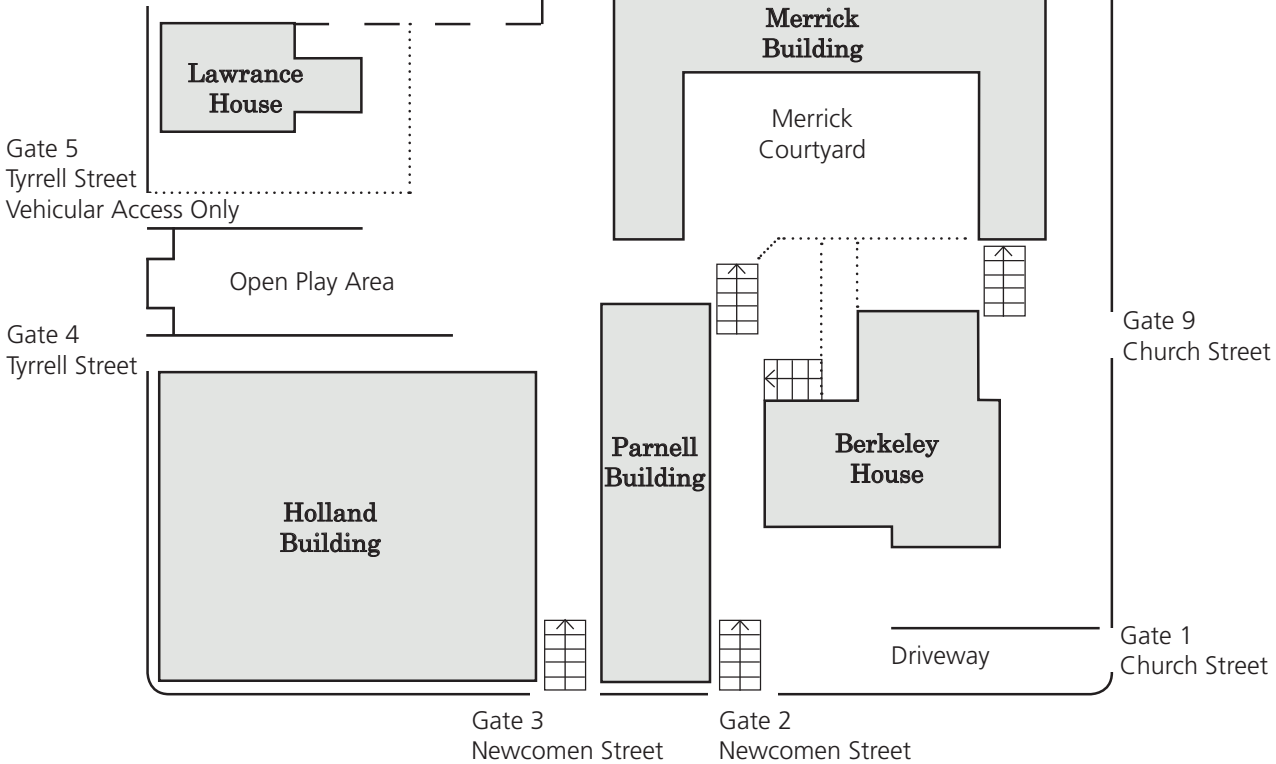

Phone +61 2 4929 5811  
Fax +61 2 4926 2976

**Plan of  
Newcastle  
Grammar  
School  
Hill Campus**

**WOLFE STREET**

Gate 6  
Wolfe Street

Gate 7  
Wolfe Street

**TYRRELL STREET**

**CHURCH STREET**

**NEWCOMEN STREET**